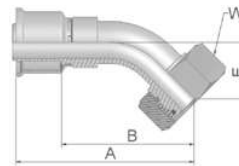

## CA Female Metric 24° Light Series with O-Ring Swivel – Straight

ISO 12151-2-SWS-L – DKOL

Part Number	Hose I.D.			Thread metric	Tube O.D. mm	A mm	B mm	W mm
	Inch	Size	mm					
1CA26-8-4	3/16	-4	5.0	M14x1.5	8	42	21	17
1CA26-10-5	1/4	-5	6.3	M16x1.5	10	41	20	19
1CA26-10-6	5/16	-6	8.0	M16x1.5	10	41	20	19
1CA26-12-6	5/16	-6	8.0	M18x1.5	12	42	21	22
1CA26-12-8	13/32	-8	10.0	M18x1.5	12	42	21	22
1CA26-15-8	13/32	-8	10.0	M22x1.5	15	42	22	27
1CA26-18-10	1/2	-10	12.5	M26x1.5	18	46	23	32
1CA26-18-12	5/8	-12	16.0	M26x1.5	18	46	23	32
1CA26-22-12	5/8	-12	16.0	M30x2	22	48	25	36
1CA26-28-16	7/8	-16	22.0	M36x2	28	54	28	41
1CA26-28-20	1 1/8	-20	29.0	M36x2	28	61	33	41
1CA26-35-20	1 1/8	-20	29.0	M45x2	35	56	29	50
1CA26-35-24	1 3/8	-24	35.0	M45x2	35	62	34	50
1CA26-42-24	1 3/8	-24	35.0	M52x2	42	59	31	60

Hose fittings are delivered with ozone resistant Nitrile (NBR) O-ring as a standard version, Working temperature from -40 °C up to +105 °C.  
Hose fittings with special O-rings (Viton or EPDM) available on request. O-ring dimensions and part-numbers see in section Eb.

## CE Female Metric 24° Light Series with O-Ring Swivel – 45° Elbow

ISO 12151-2-SWE -L – DKOL 45°

Part Number	Hose I.D.			Thread metric	Tube O.D. mm	A mm	B mm	E mm	W mm
	Inch	Size	mm						
1CE26-10-6	5/16	-6	8.0	M16x1.5	10	67	46	18	19
1CE26-12-6	5/16	-6	8.0	M18x1.5	12	66	46	18	22
1CE26-12-8	13/32	-8	10.0	M18x1.5	12	61	40	17	22
1CE26-15-8	13/32	-8	10.0	M22x1.5	15	60	40	17	27
1CE26-18-10	1/2	-10	12.5	M26x1.5	18	68	46	20	32
1CE26-18-12	5/8	-12	16.0	M26x1.5	18	73	50	22	32
1CE26-22-12	5/8	-12	16.0	M30x2	22	77	55	26	36
1CE26-28-16	7/8	-16	22.0	M36x2	28	105	78	33	41