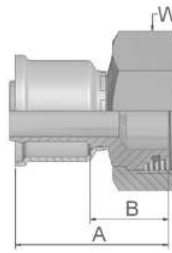

## CA Female Metric 24° Light Series with O-Ring Swivel – Straight

ISO 12151-2-SWS-L – DKOL

Part Number	Hose I.D.			Thread metric	Tube O.D. mm	A mm	B mm	W mm
	Inch	Size	mm					
1CA26-8-4	3/16	-4	5.0	M14x1.5	8	42	21	17
1CA26-10-5	1/4	-5	6.3	M16x1.5	10	41	20	19
1CA26-10-6	5/16	-6	8.0	M16x1.5	10	41	20	19
1CA26-12-6	5/16	-6	8.0	M18x1.5	12	42	21	22
1CA26-12-8	13/32	-8	10.0	M18x1.5	12	42	21	22
1CA26-15-8	13/32	-8	10.0	M22x1.5	15	42	22	27
1CA26-18-10	1/2	-10	12.5	M26x1.5	18	46	23	32
1CA26-18-12	5/8	-12	16.0	M26x1.5	18	46	23	32
1CA26-22-12	5/8	-12	16.0	M30x2	22	48	25	36
1CA26-28-16	7/8	-16	22.0	M36x2	28	54	28	41
1CA26-28-20	1 1/8	-20	29.0	M36x2	28	61	33	41
1CA26-35-20	1 1/8	-20	29.0	M45x2	35	56	29	50
1CA26-35-24	1 3/8	-24	35.0	M45x2	35	62	34	50
1CA26-42-24	1 3/8	-24	35.0	M52x2	42	59	31	60

Hose fittings are delivered with ozone resistant Nitrile (NBR) O-ring as a standard version, Working temperature from -40 °C up to +105 °C.  
Hose fittings with special O-rings (Viton or EPDM) available on request. O-ring dimensions and part-numbers see in section Eb.

## CE Female Metric 24° Light Series with O-Ring Swivel – 45° Elbow

ISO 12151-2-SWE -L – DKOL 45°

Part Number	Hose I.D.			Thread metric	Tube O.D. mm	A mm	B mm	E mm	W mm
	Inch	Size	mm						
1CE26-10-6	5/16	-6	8.0	M16x1.5	10	67	46	18	19
1CE26-12-6	5/16	-6	8.0	M18x1.5	12	66	46	18	22
1CE26-12-8	13/32	-8	10.0	M18x1.5	12	61	40	17	22
1CE26-15-8	13/32	-8	10.0	M22x1.5	15	60	40	17	27
1CE26-18-10	1/2	-10	12.5	M26x1.5	18	68	46	20	32
1CE26-18-12	5/8	-12	16.0	M26x1.5	18	73	50	22	32
1CE26-22-12	5/8	-12	16.0	M30x2	22	77	55	26	36
1CE26-28-16	7/8	-16	22.0	M36x2	28	105	78	33	41